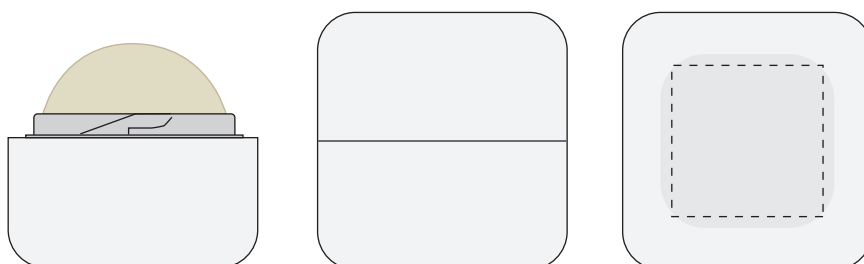

Your Ref:

Quantity:

Product Code: RC0070

Our Ref:

Version: 1

Product Colour: WHITE

PRINTING CONCERNS:**PRODUCT INFO:**

We stock this item in the following colours

**PANTONE REFERENCE(S)**

Full colour printing

ARTWORK SCALE 100%

ARTWORK SCALE 100%

Digital print area: 20mm x 20mm

Product Image for visualisation
- colours may vary

**The dashed line is to demonstrate print area and will not appear on your printed item****PLEASE NOTE:**